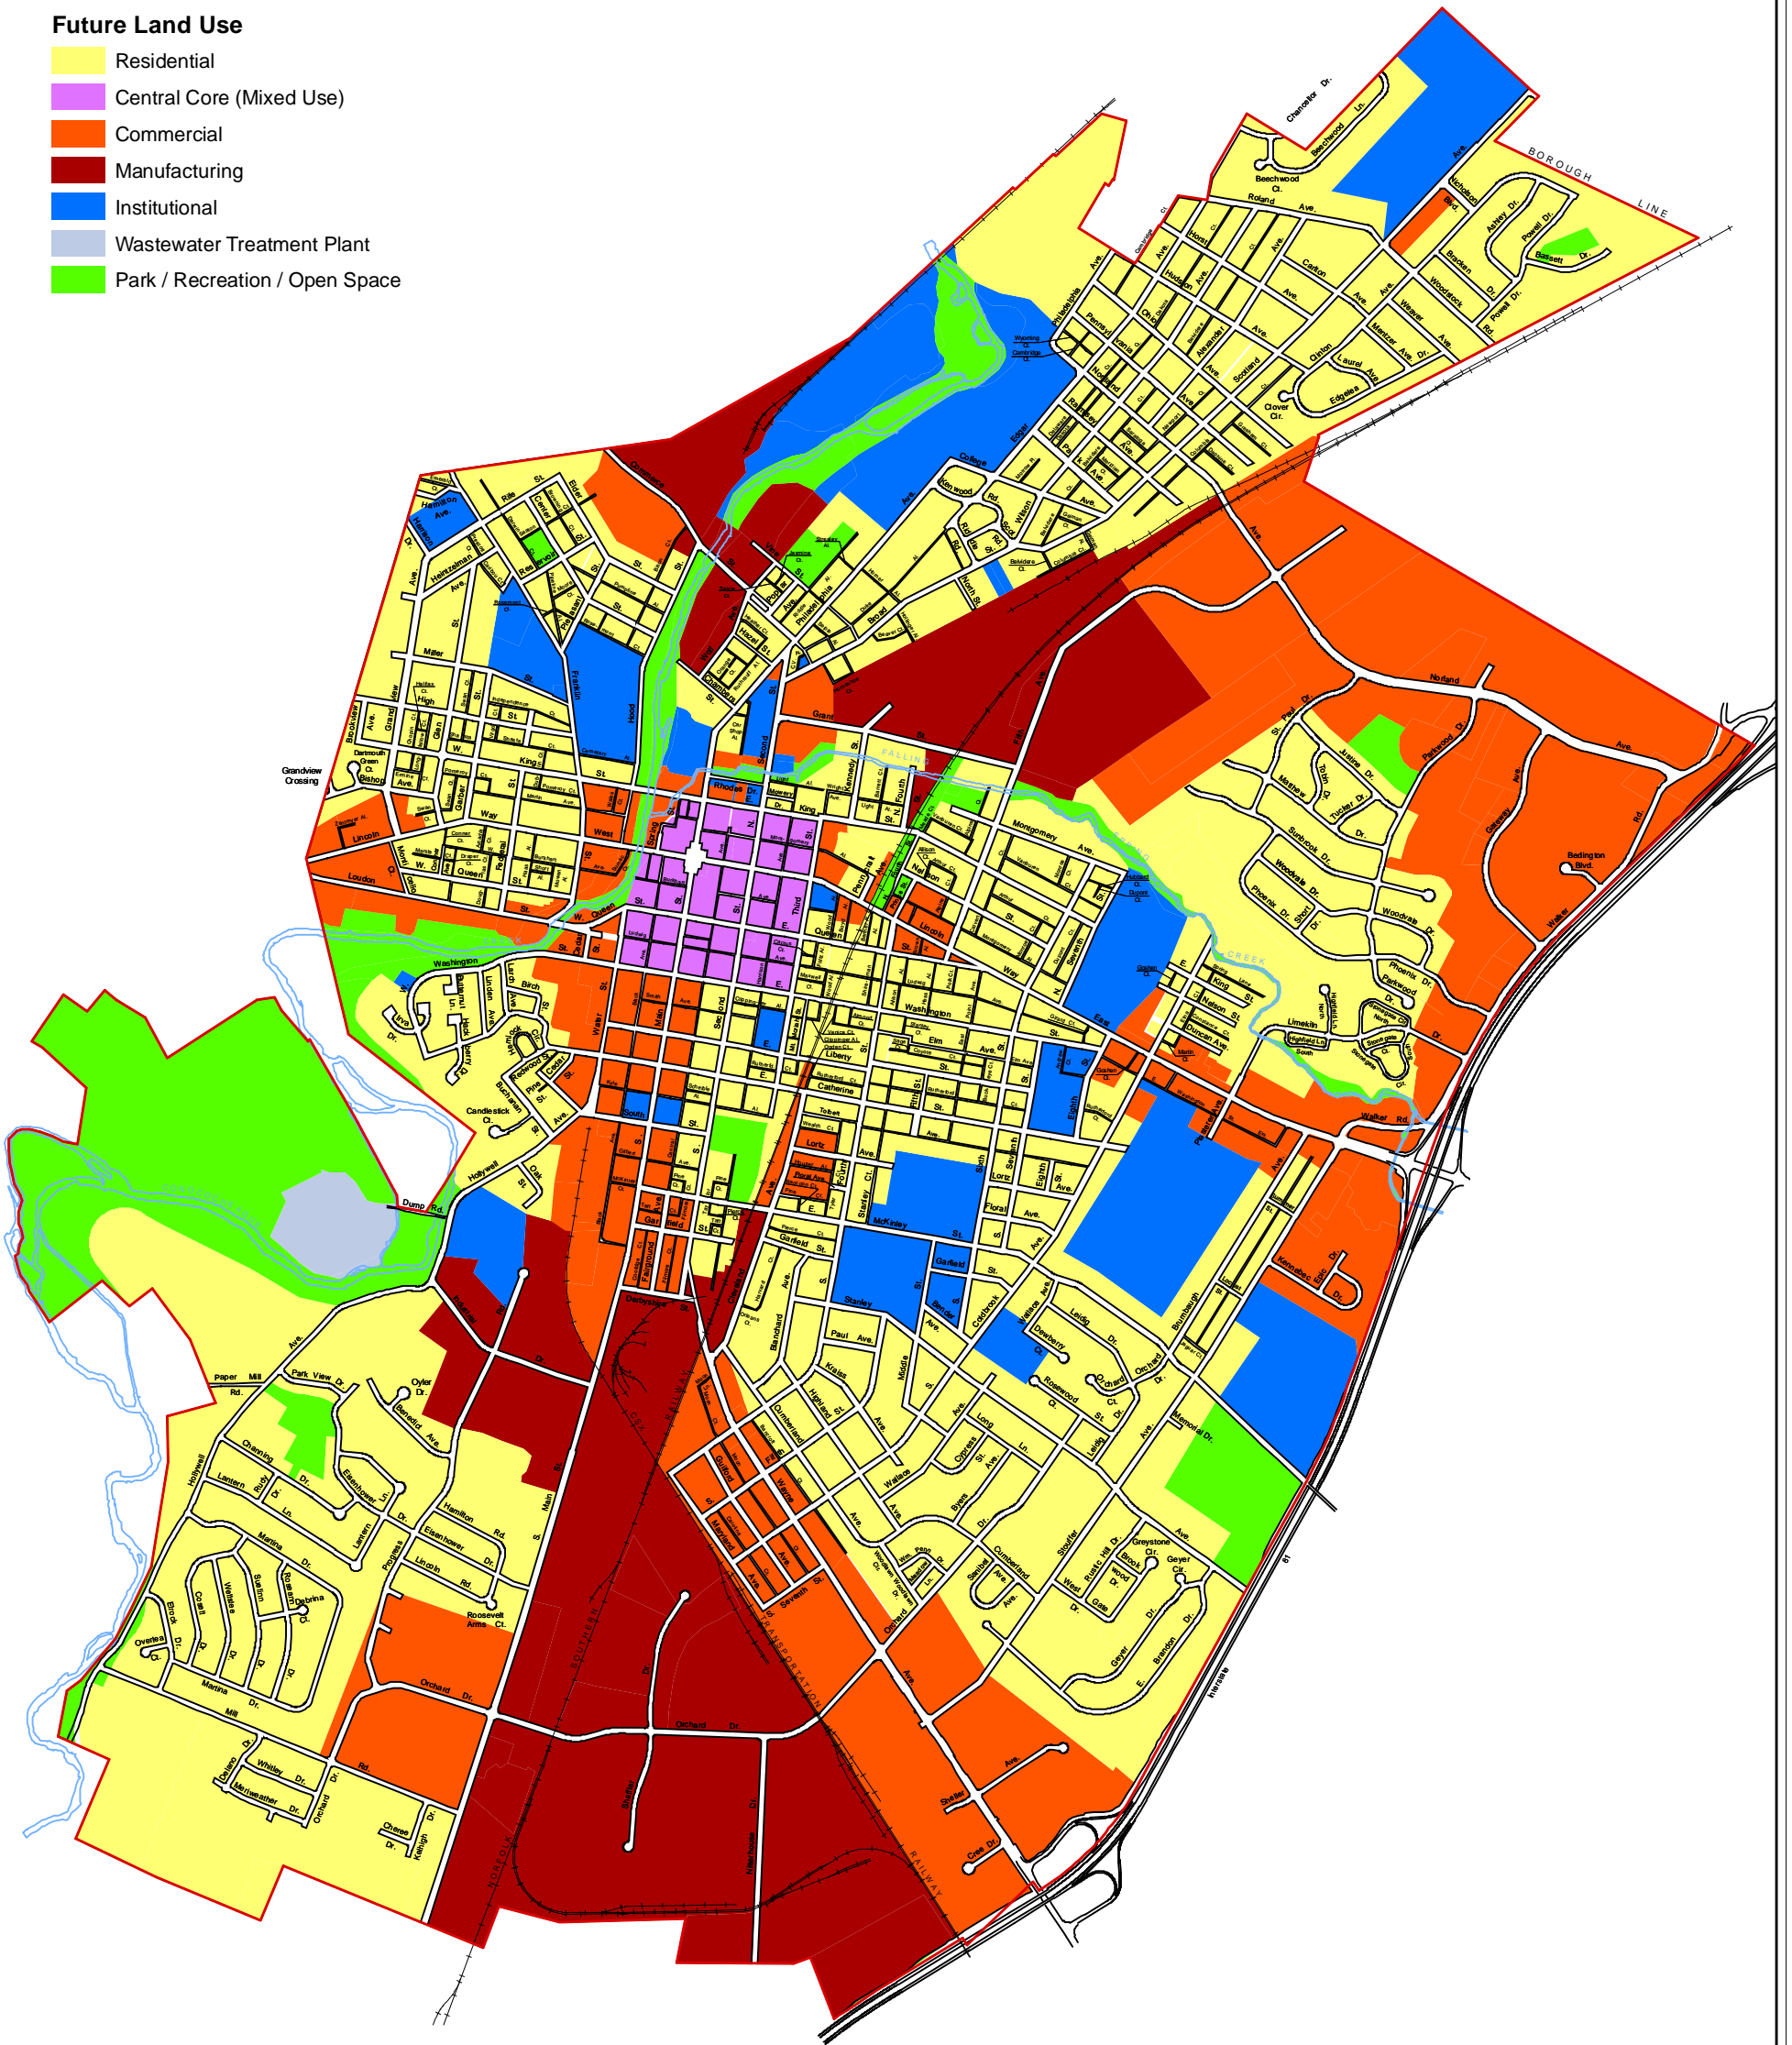

# Chambersburg Borough Comprehensive Plan

## FUTURE LAND USE

### Legend

 Borough Boundary

### Future Land Use

-  Residential
-  Central Core (Mixed Use)
-  Commercial
-  Manufacturing
-  Institutional
-  Wastewater Treatment Plant
-  Park / Recreation / Open Space

February 2013

Map Scale 1:21,000  
 Adopted : Feb. 25, 2013